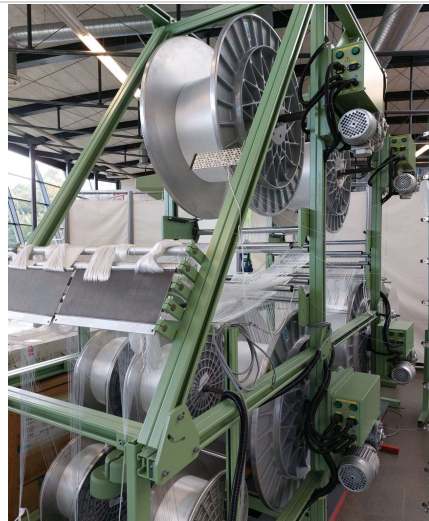

Factory Outlet: Warp rack Jumbo

Jumbo warp rack, electronically controlled

Type	Jumbo Rack
Positive Let-off positions	4
Positive Let-off system	E-Kast 50.1
Max. beam dimensions	D 1'000 mm x 680 mm
Negative Let-off positions	4
Negative Let-off system	Friction cord
Max. beam dimensions	D 400 mm x 300 mm
Overall dimension	2'700 mm x 2'700 mm