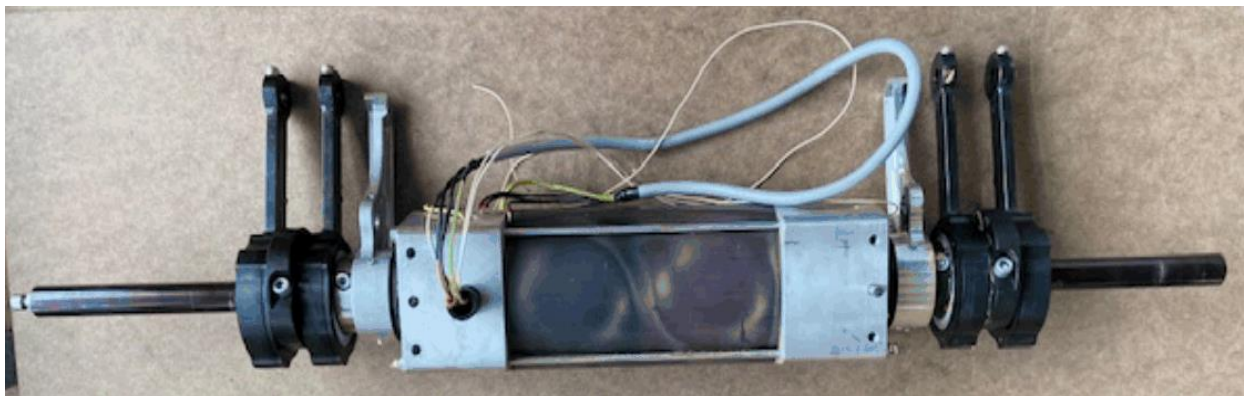

Factory outlet: Main motor for MDR42 machine

Main motor with parts for Needle drive and approacher drive
E28.211; E34.113; E34.112

Article Number	179729374
Qty available	1x

Price ex works new	CHF 2300,--
Price ex works - as seen - without guarantee net	CHF 890,--